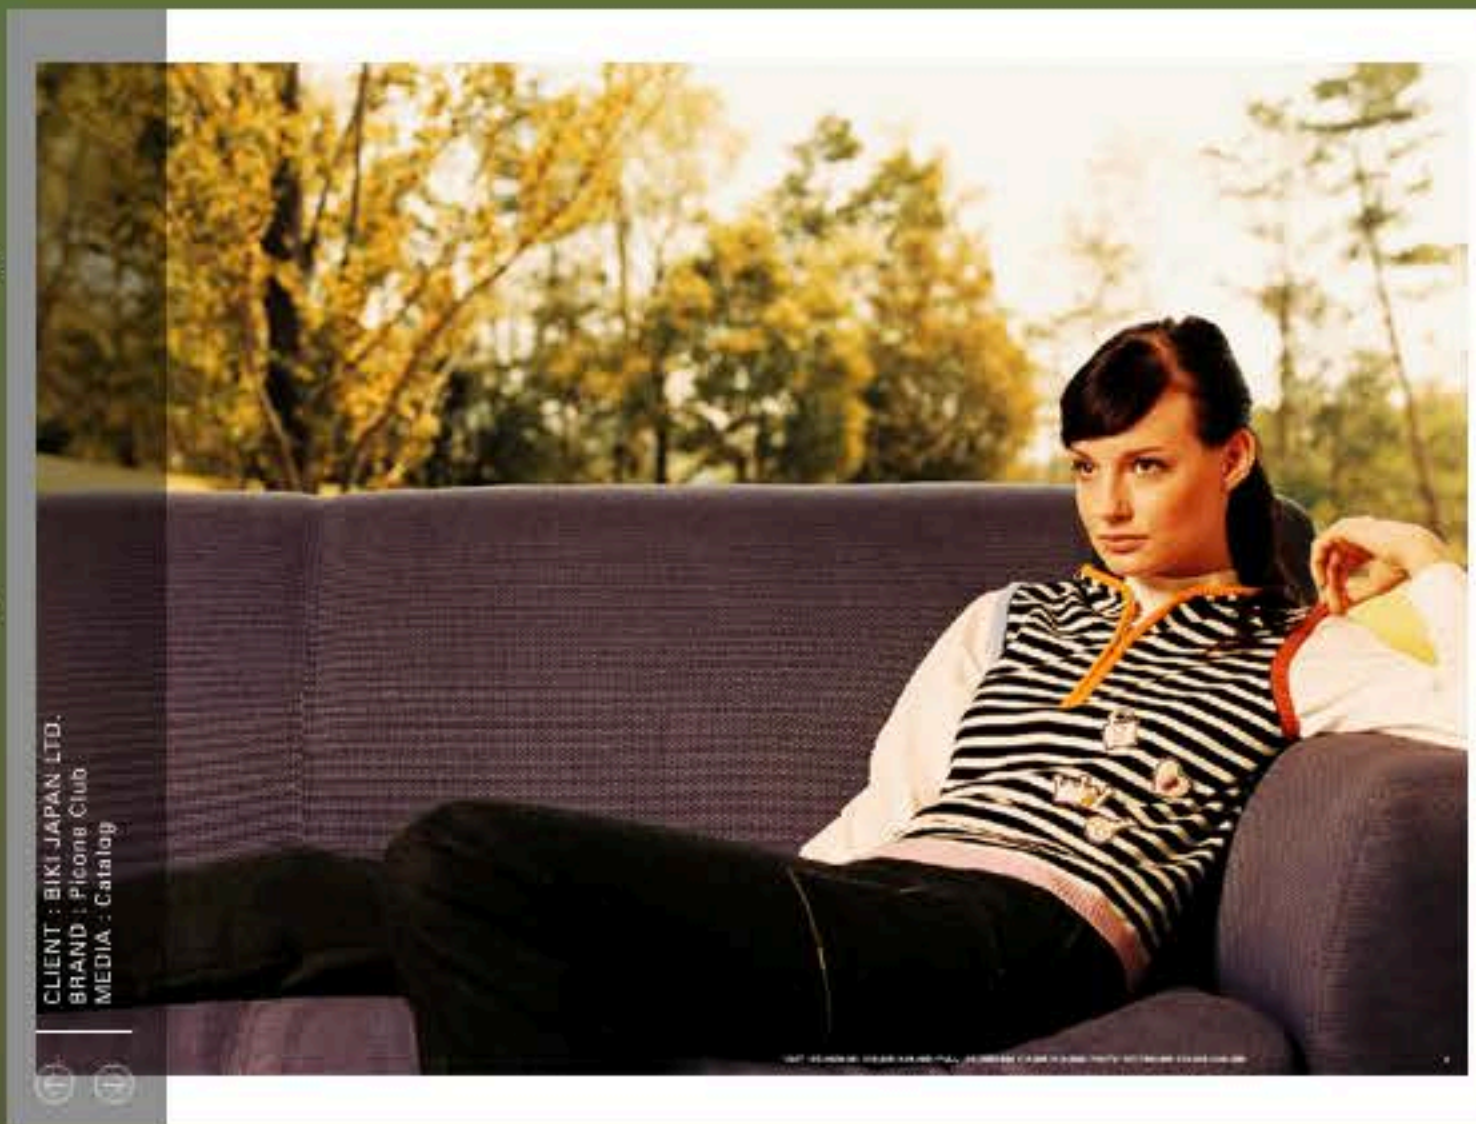

CLIENT : BIKI JAPAN LTD.  
BRAND : Ploone Club  
MEDIA : Catalog